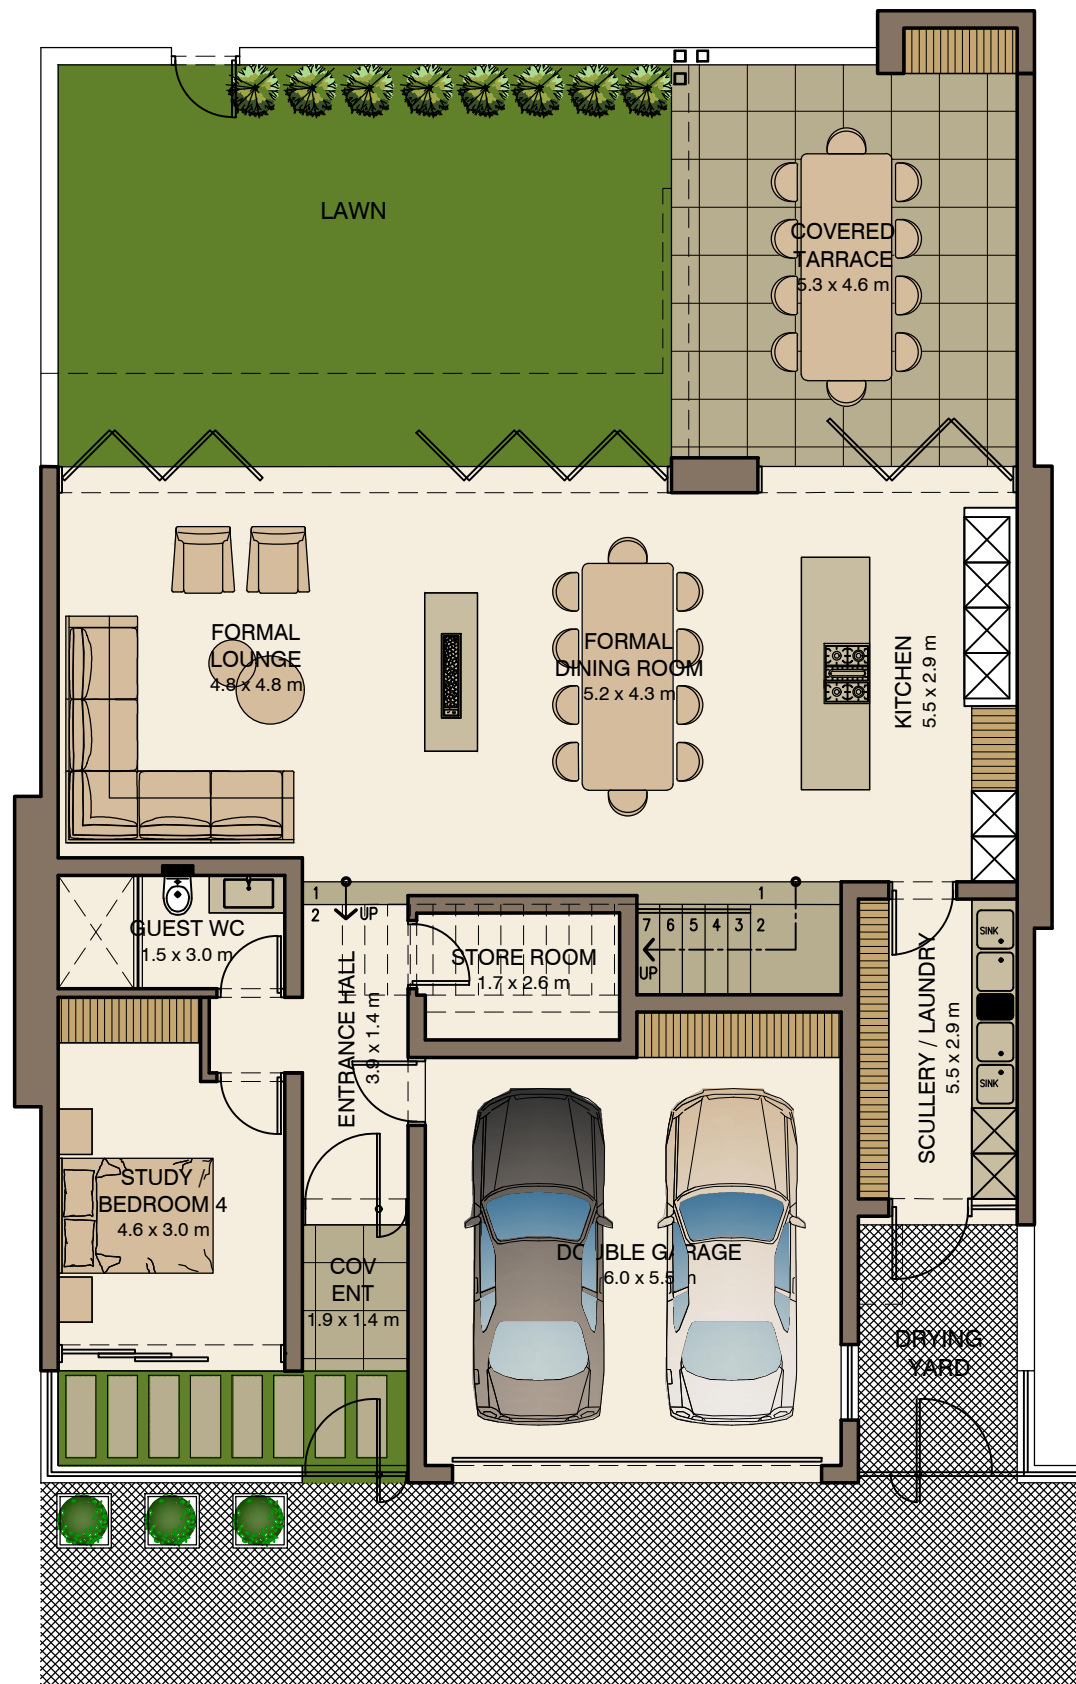

RESIDENCE 7-12

GROUND FLOOR PLAN
NOT TO SCALE

GROUND FLOOR	186.7 m ²
FIRST FLOOR	161.2 m ²
TOTAL RESIDENCE	347.9 m²

FIRST FLOOR PLAN
 NOT TO SCALE

GROUND FLOOR	186.7 m ²
FIRST FLOOR	161.2 m ²
TOTAL RESIDENCE	347.9 m²

RESIDENCE 7-12

(5 BEDROOM OPTION)

FIRST FLOOR PLAN
NOT TO SCALE

GROUND FLOOR	186.7 m ²
FIRST FLOOR	161.2 m ²
TOTAL RESIDENCE	347.9 m²