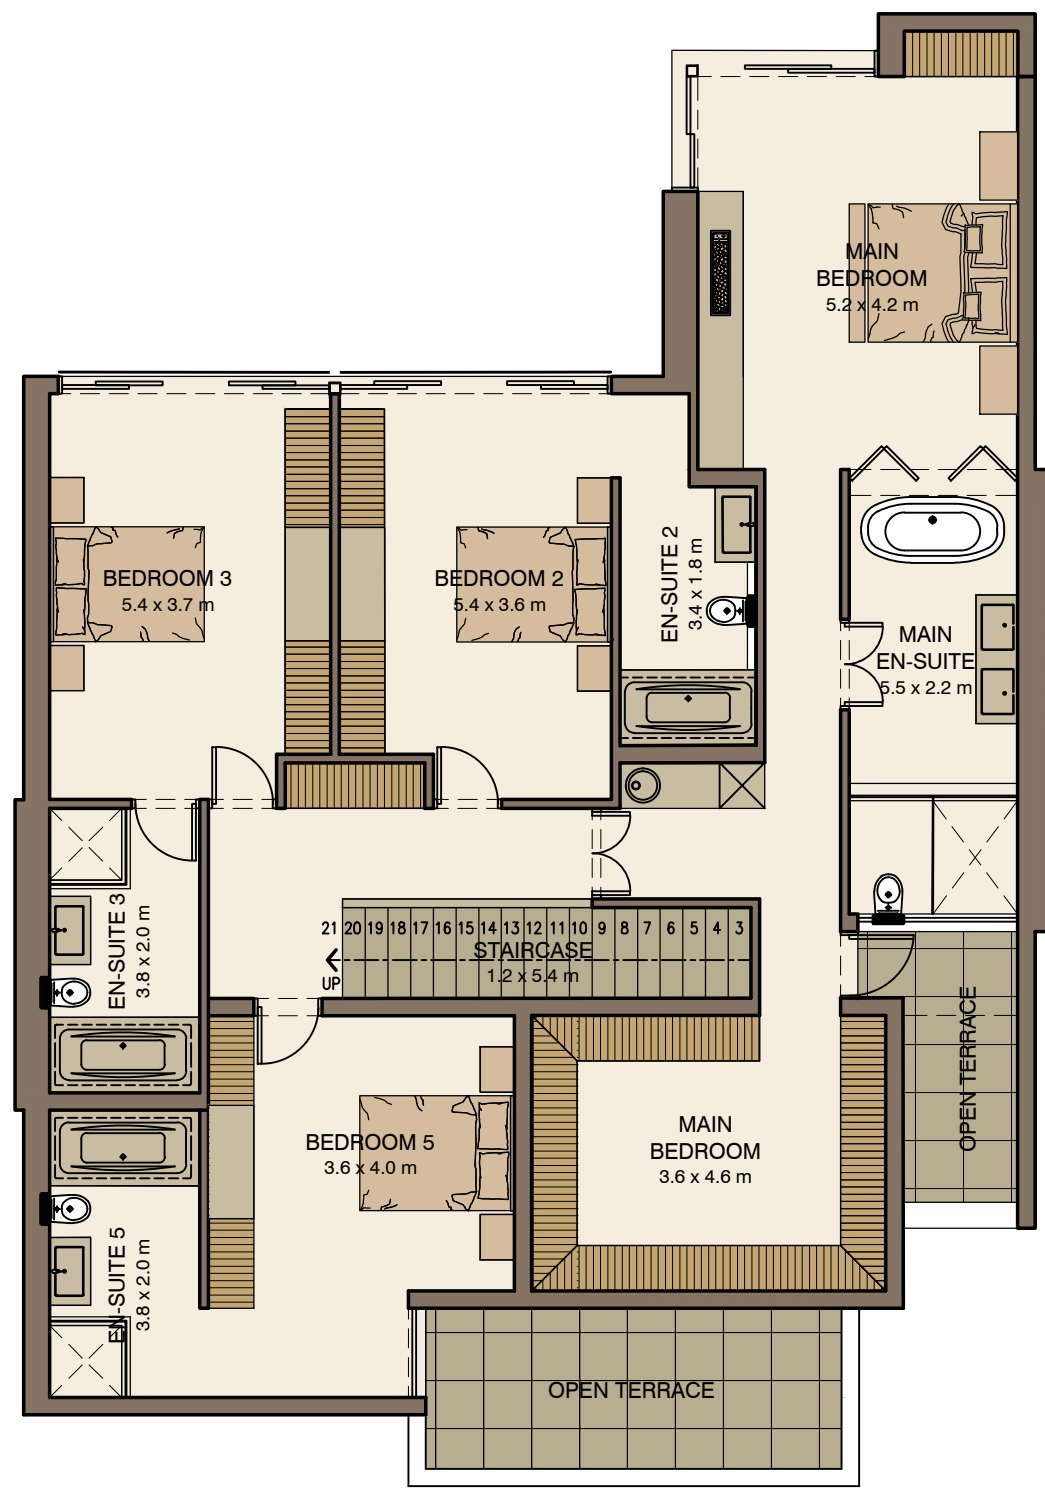

RESIDENCE 7-12

GROUND FLOOR PLAN
NOT TO SCALE

GROUND FLOOR	186.7 m ²
FIRST FLOOR	161.2 m ²
TOTAL RESIDENCE	347.9 m²

FIRST FLOOR PLAN
 NOT TO SCALE

GROUND FLOOR	186.7 m ²
FIRST FLOOR	161.2 m ²
TOTAL RESIDENCE	347.9 m²

RESIDENCE 7-12

(5 BEDROOM OPTION)

FIRST FLOOR PLAN
NOT TO SCALE

GROUND FLOOR	186.7 m ²
FIRST FLOOR	161.2 m ²
TOTAL RESIDENCE	347.9 m²