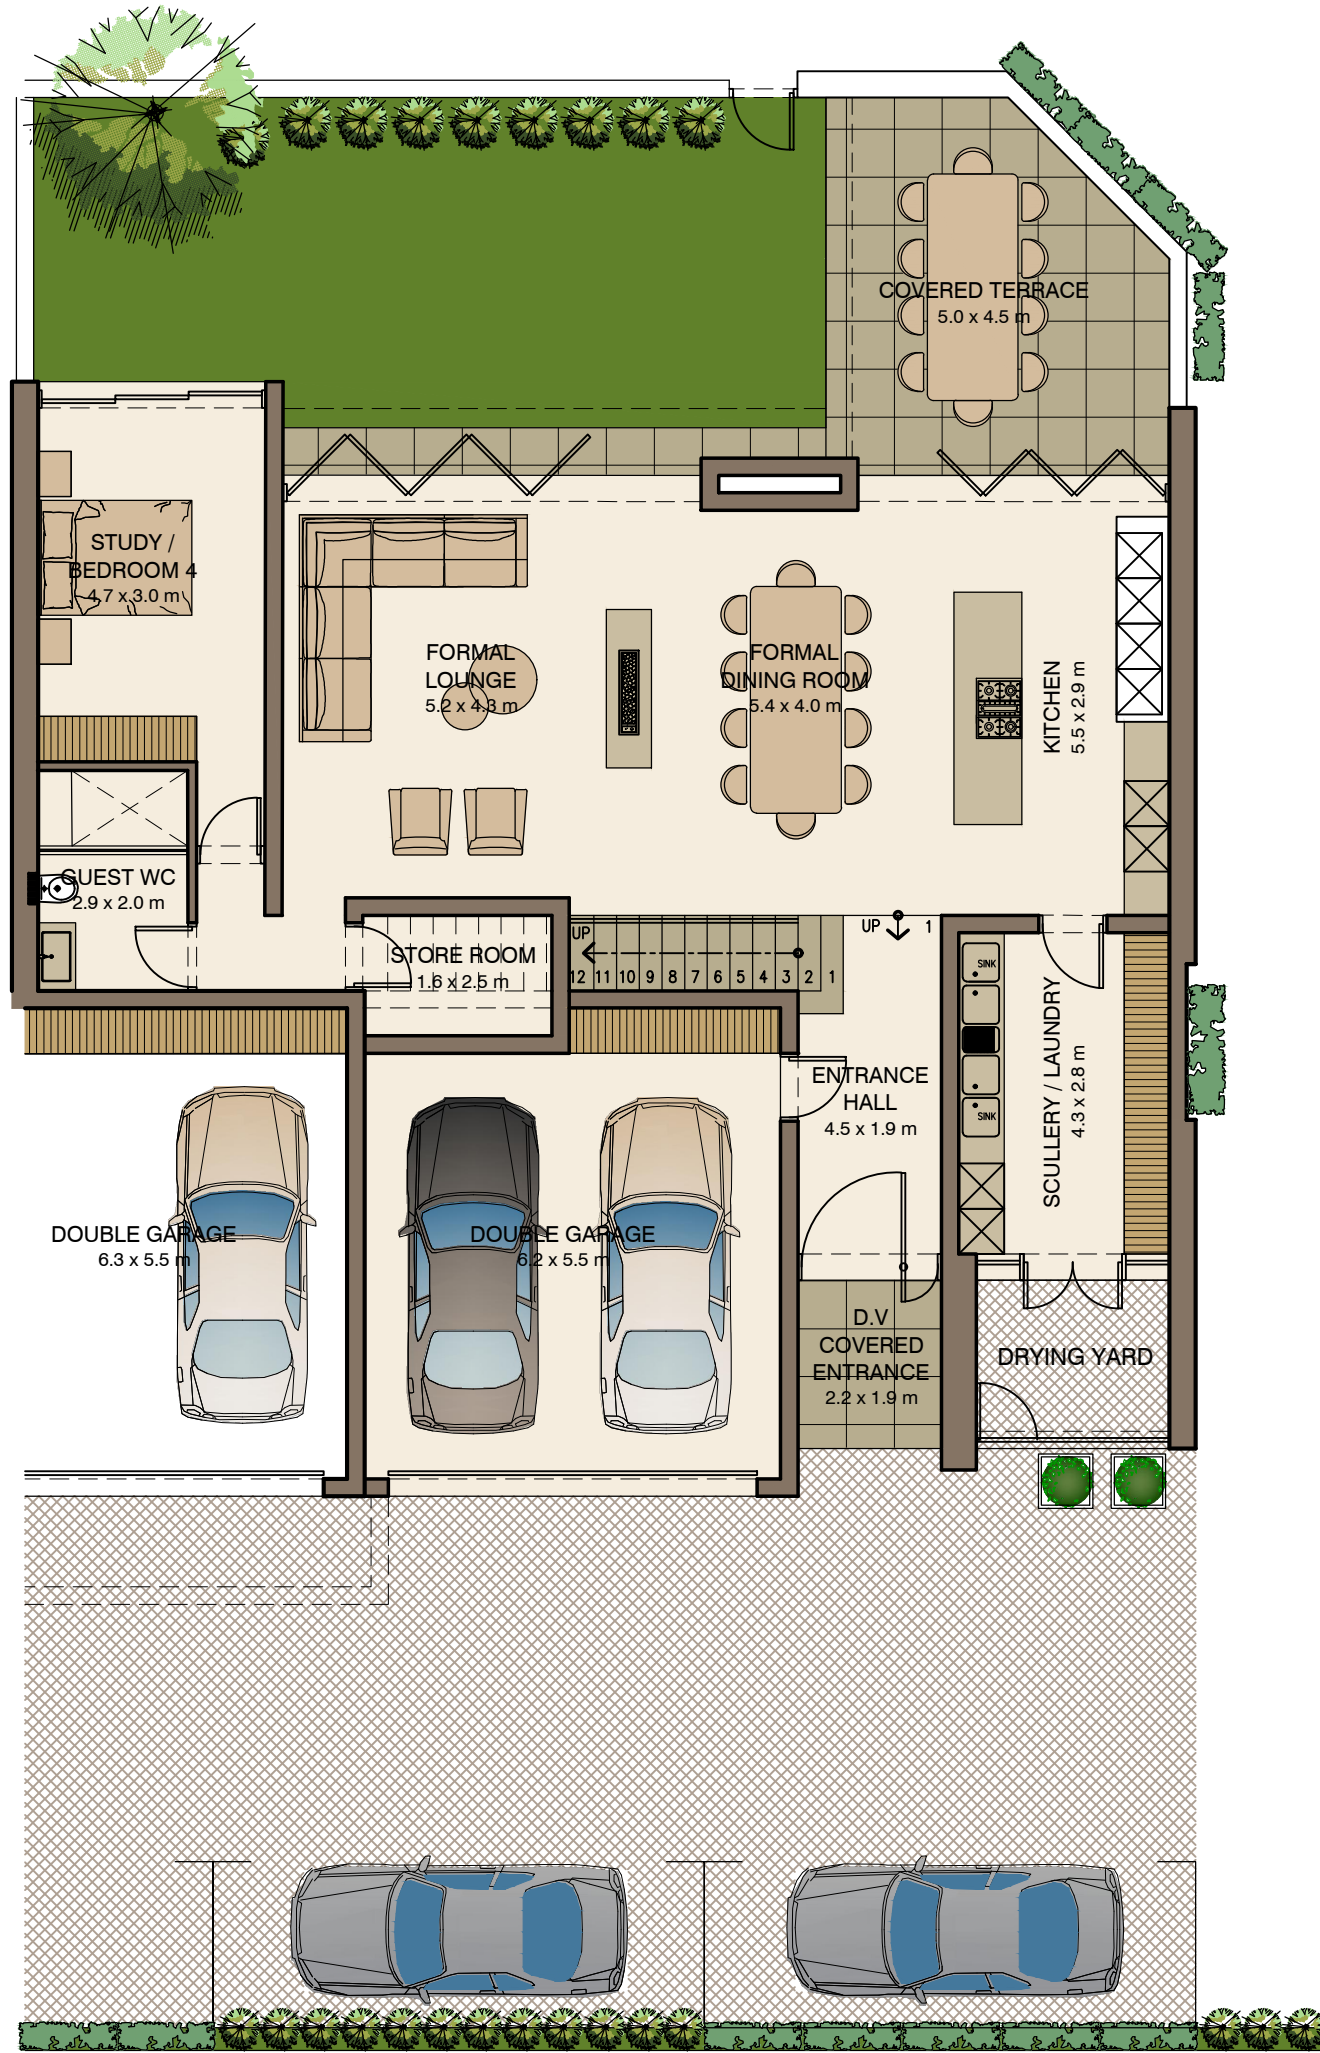

RESIDENCE 3

GROUND FLOOR PLAN
NOT TO SCALE

| | |
|------------------------|----------------------------|
| GROUND FLOOR | 196.6 m ² |
| FIRST FLOOR | 165.9 m ² |
| TOTAL RESIDENCE | 362.5 m² |

RESIDENCE 3

FIRST FLOOR PLAN
NOT TO SCALE

| | |
|------------------------|----------------------------|
| GROUND FLOOR | 196.6 m ² |
| FIRST FLOOR | 165.9 m ² |
| TOTAL RESIDENCE | 362.5 m² |