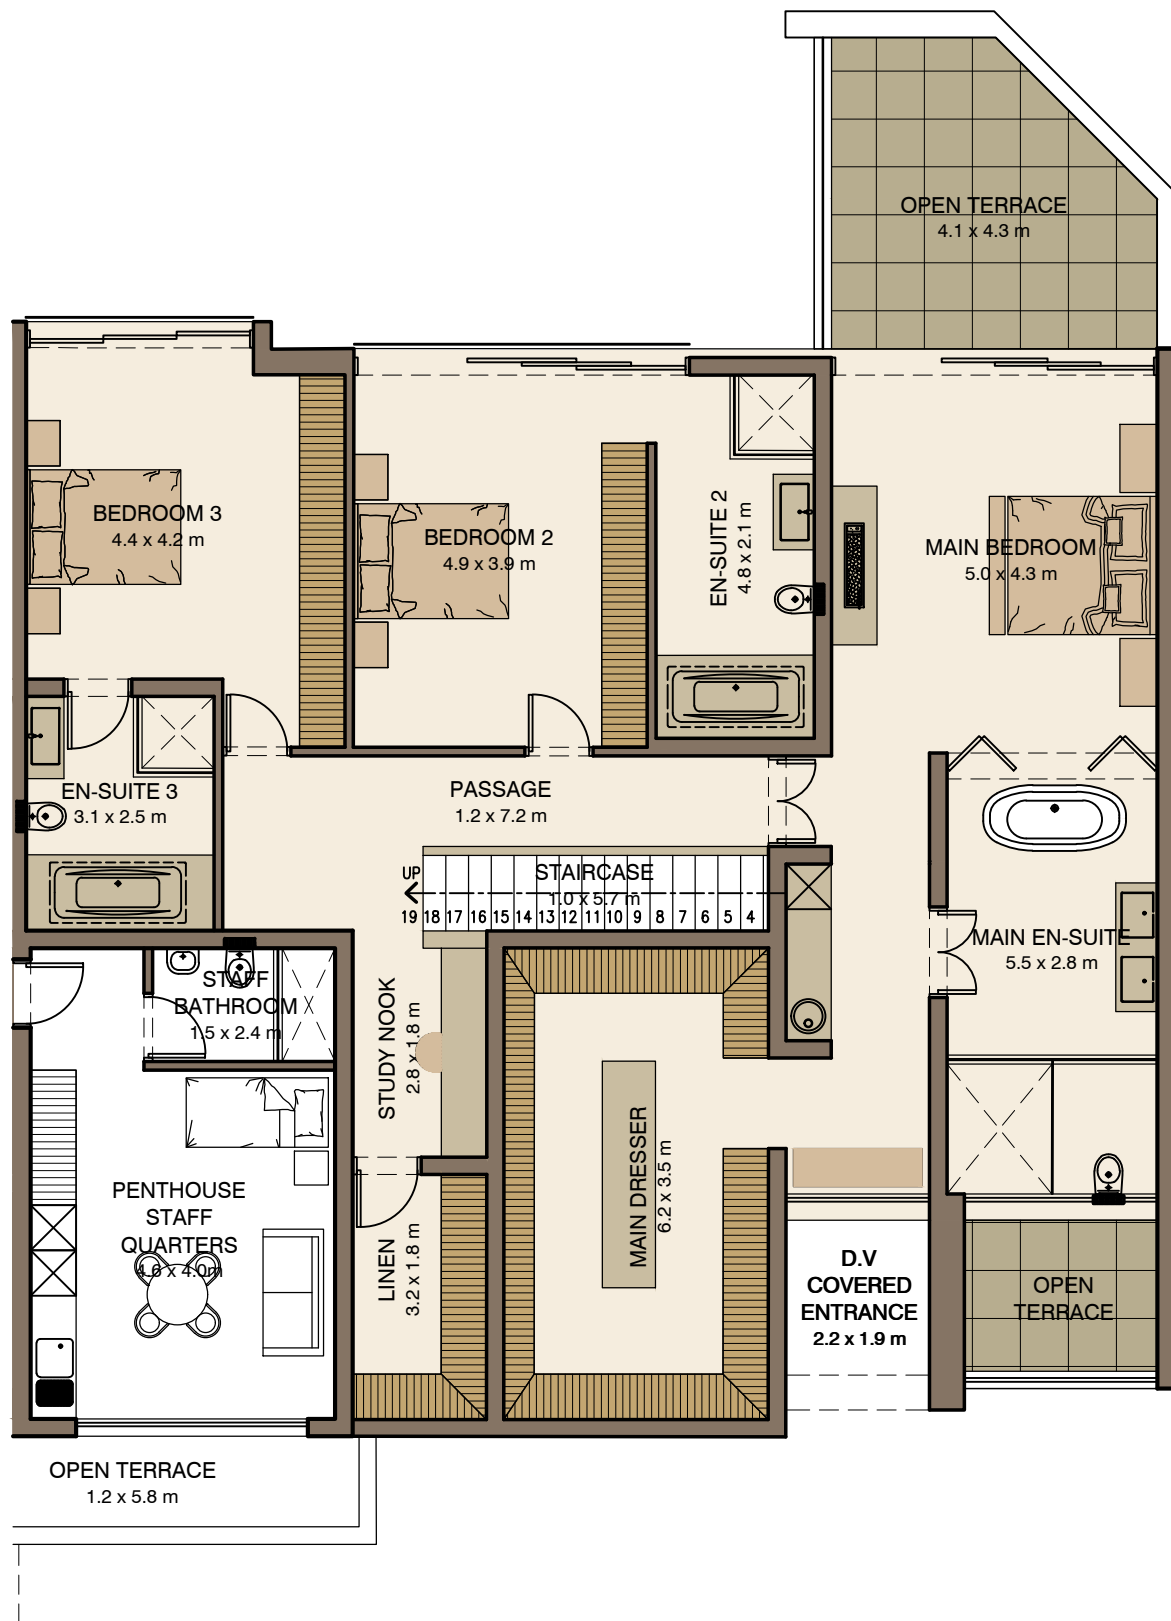

RESIDENCE 3

GROUND FLOOR PLAN
NOT TO SCALE

| | |
|------------------------|----------------------------|
| GROUND FLOOR | 196.6 m ² |
| FIRST FLOOR | 165.9 m ² |
| TOTAL RESIDENCE | 362.5 m² |

RESIDENCE 3

FIRST FLOOR PLAN
NOT TO SCALE

| | |
|------------------------|----------------------------|
| GROUND FLOOR | 196.6 m ² |
| FIRST FLOOR | 165.9 m ² |
| TOTAL RESIDENCE | 362.5 m² |