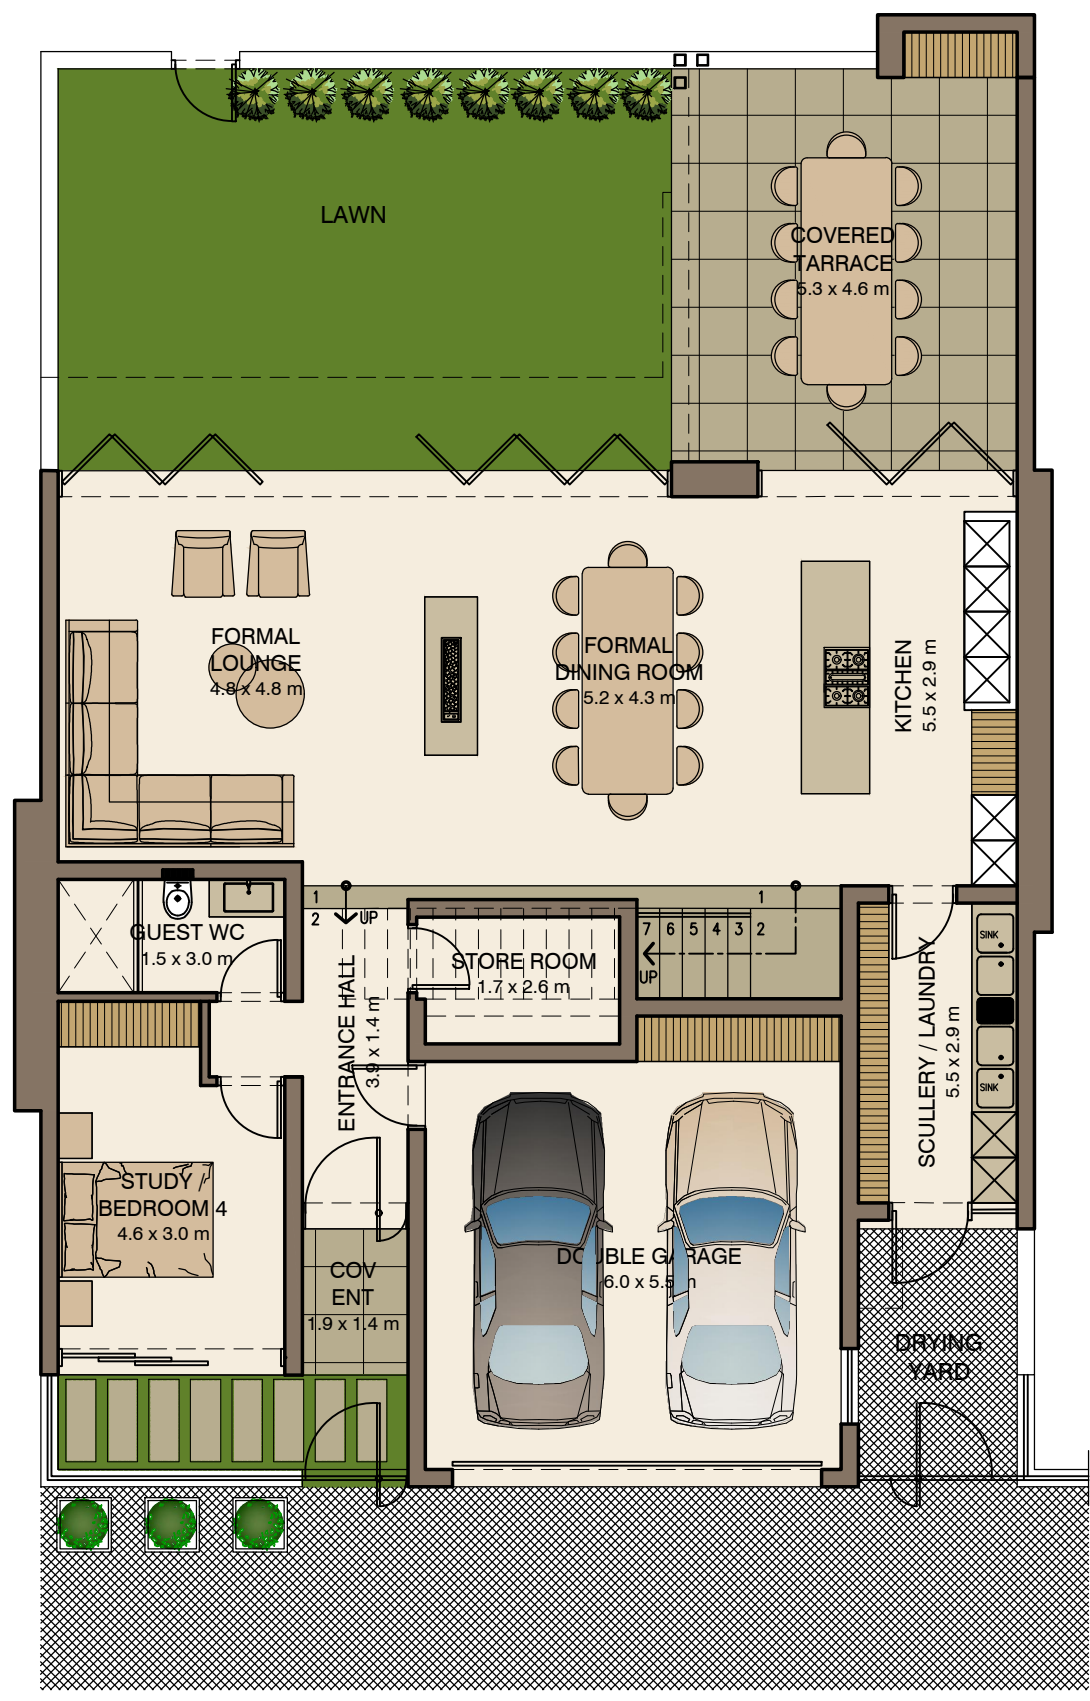

RESIDENCE 7-12

GROUND FLOOR PLAN
 NOT TO SCALE

GROUND FLOOR	186.7 m ²
FIRST FLOOR	161.2 m ²
TOTAL RESIDENCE	347.9 m²

FIRST FLOOR PLAN
 NOT TO SCALE

GROUND FLOOR	186.7 m ²
FIRST FLOOR	161.2 m ²
TOTAL RESIDENCE	347.9 m²

RESIDENCE 1-7

(5 BEDROOM OPTION)

FIRST FLOOR PLAN
NOT TO SCALE

GROUND FLOOR	186.7 m ²
FIRST FLOOR	161.2 m ²
TOTAL RESIDENCE	347.9 m²