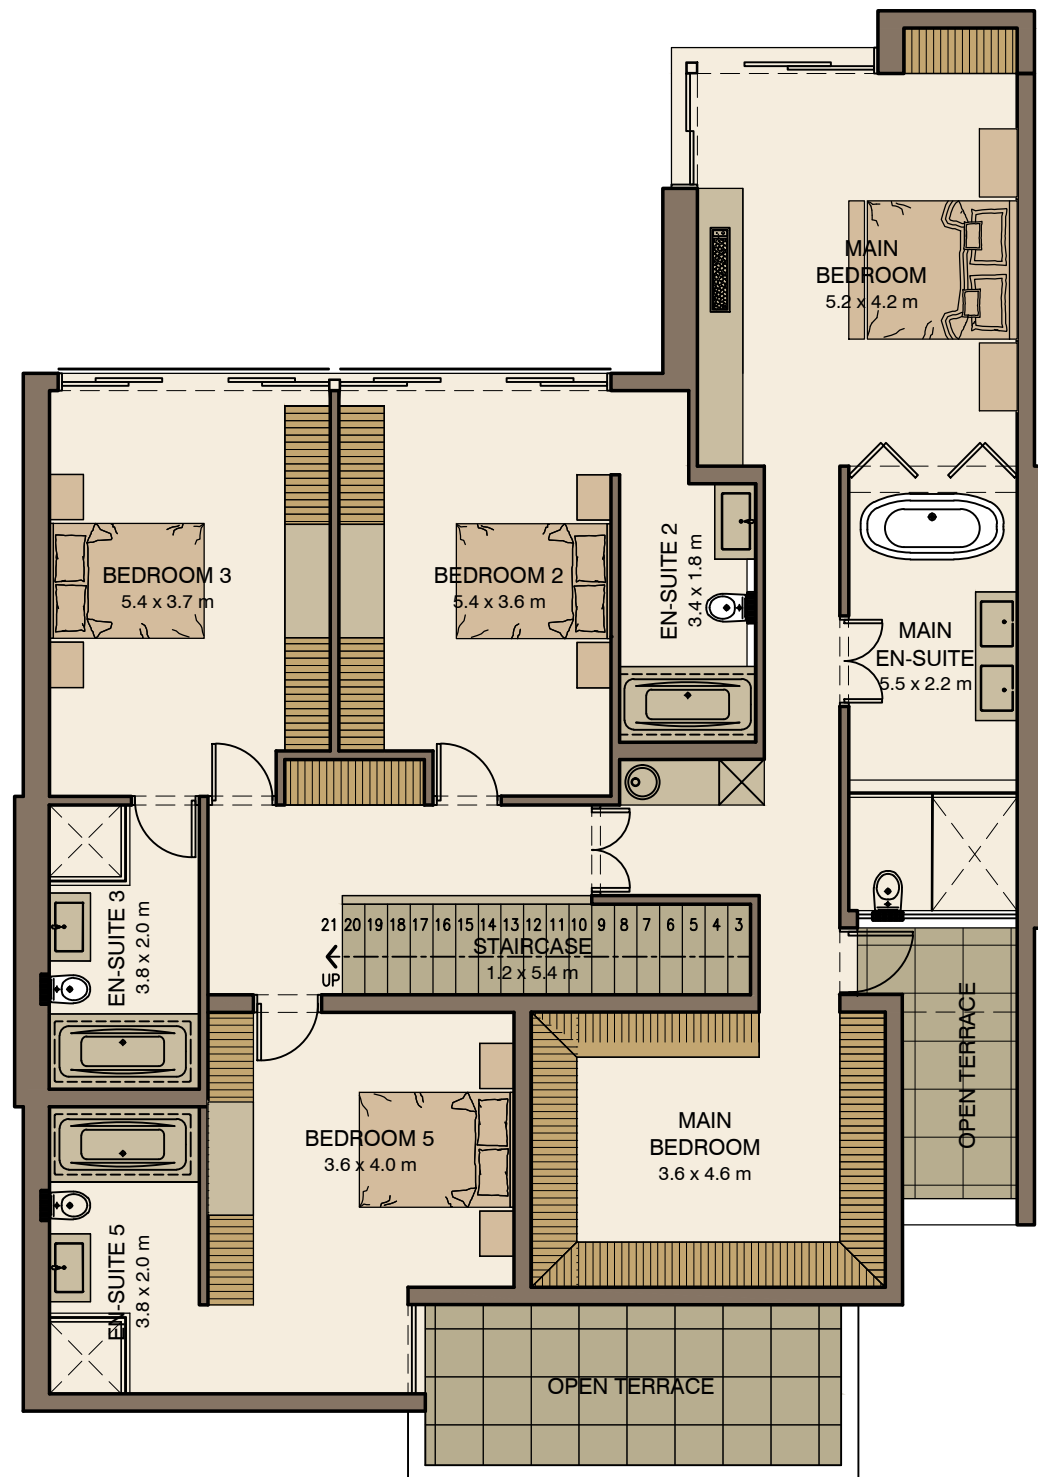

RESIDENCE 7-12

GROUND FLOOR PLAN
 NOT TO SCALE

GROUND FLOOR	186.7 m ²
FIRST FLOOR	161.2 m ²
TOTAL RESIDENCE	347.9 m²

FIRST FLOOR PLAN
 NOT TO SCALE

GROUND FLOOR	186.7 m ²
FIRST FLOOR	161.2 m ²
TOTAL RESIDENCE	347.9 m²

RESIDENCE 1-7

(5 BEDROOM OPTION)

FIRST FLOOR PLAN
NOT TO SCALE

GROUND FLOOR	186.7 m ²
FIRST FLOOR	161.2 m ²
TOTAL RESIDENCE	347.9 m²