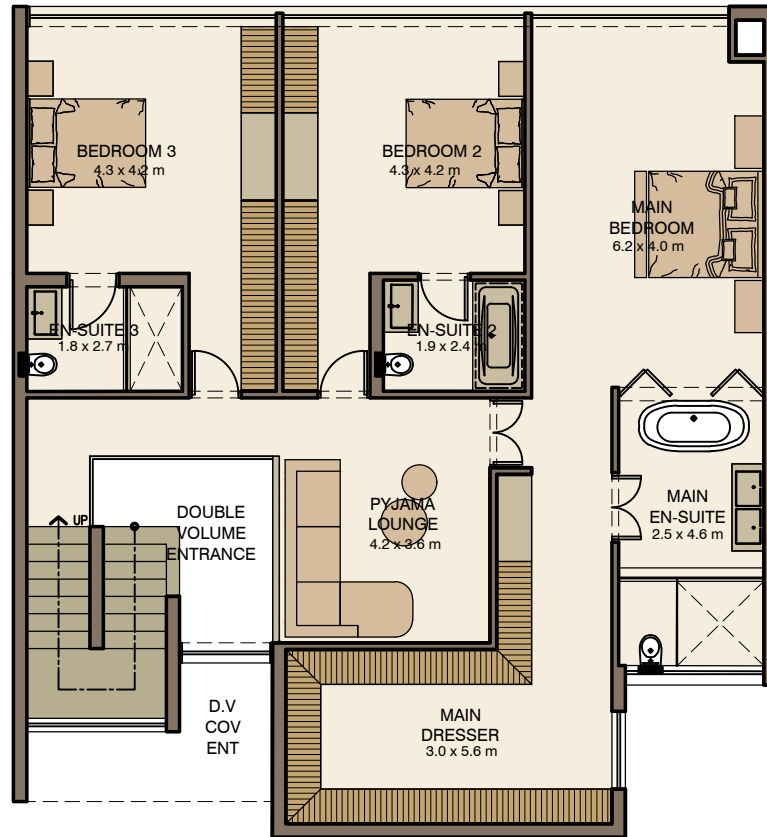

RESIDENCE 8,10 & 12

(3 BEDROOM OPTION)

GROUND FLOOR PLAN
NOT TO SCALE

GROUND FLOOR	155.0 m ²
FIRST FLOOR	151.8 m ²
TOTAL RESIDENCE	306.8 m²

RESIDENCE 8,10 & 12

(3 BEDROOM OPTION)

FIRST FLOOR PLAN
NOT TO SCALE

GROUND FLOOR	155.0 m ²
FIRST FLOOR	151.8 m ²
<u>TOTAL RESIDENCE</u>	<u>306.8 m²</u>