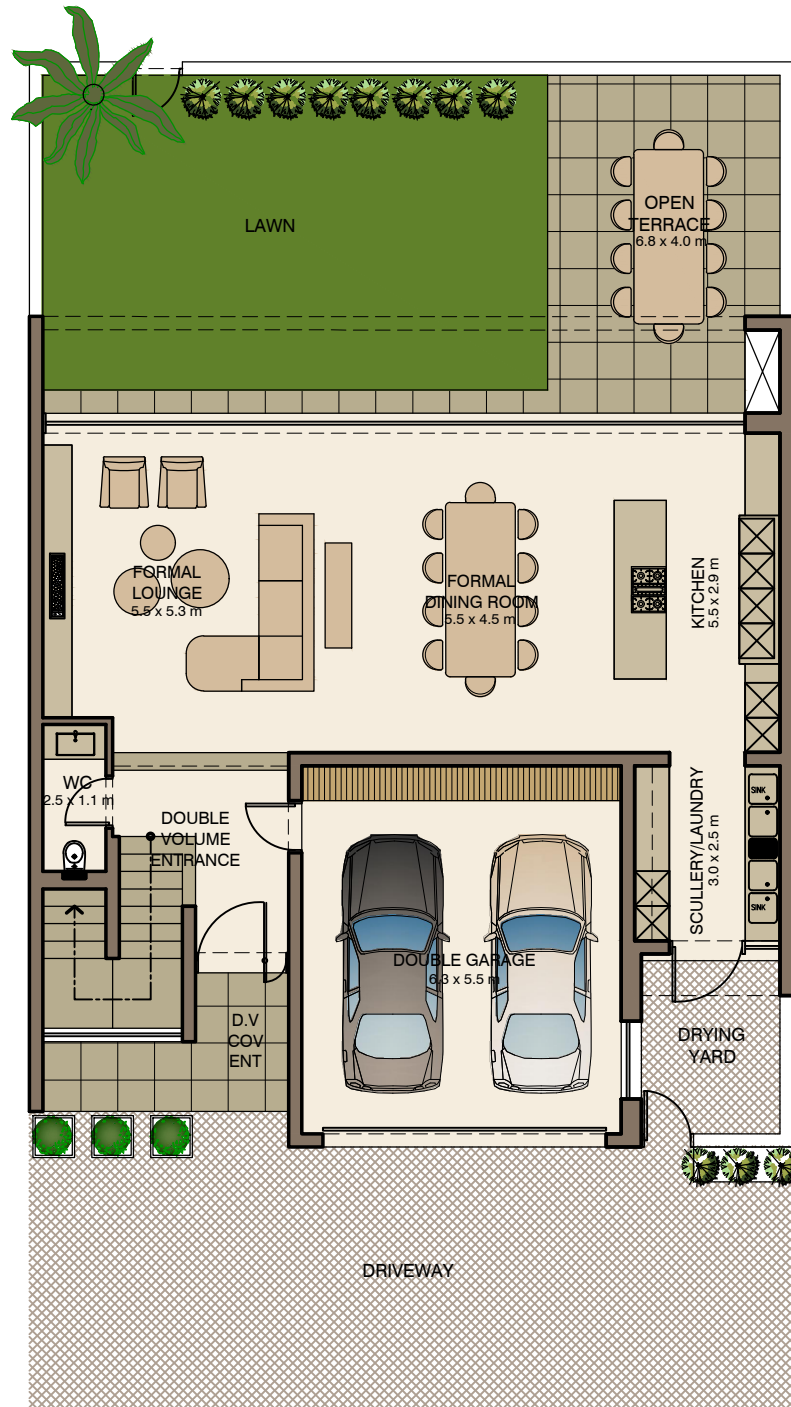

RESIDENCE 8,10 & 12

(3 BEDROOM OPTION)

GROUND FLOOR PLAN
NOT TO SCALE

GROUND FLOOR	155.0 m ²
FIRST FLOOR	151.8 m ²
TOTAL RESIDENCE	306.8 m²

RESIDENCE 8,10 & 12

(3 BEDROOM OPTION)

FIRST FLOOR PLAN
NOT TO SCALE

GROUND FLOOR	155.0 m ²
FIRST FLOOR	151.8 m ²
<u>TOTAL RESIDENCE</u>	<u>306.8 m²</u>